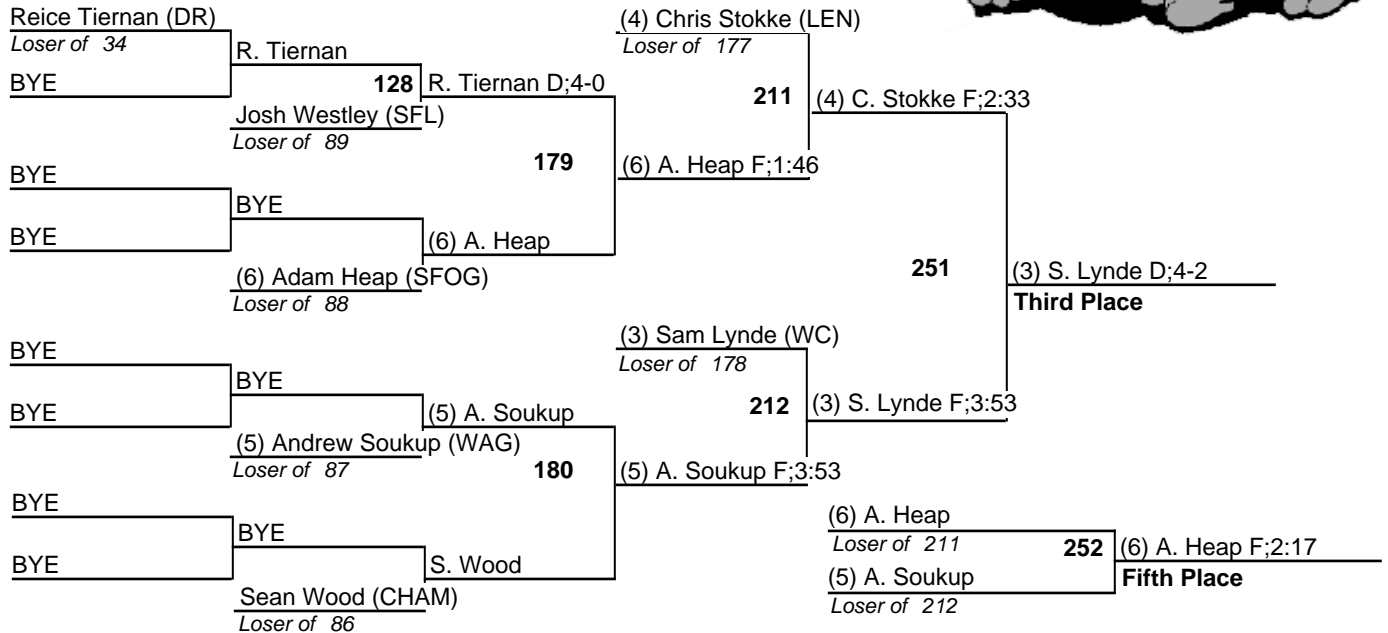

2013 Madison Invitational Wrestling Tournament

December 21, 2013

195

Sponsored by Lake County International