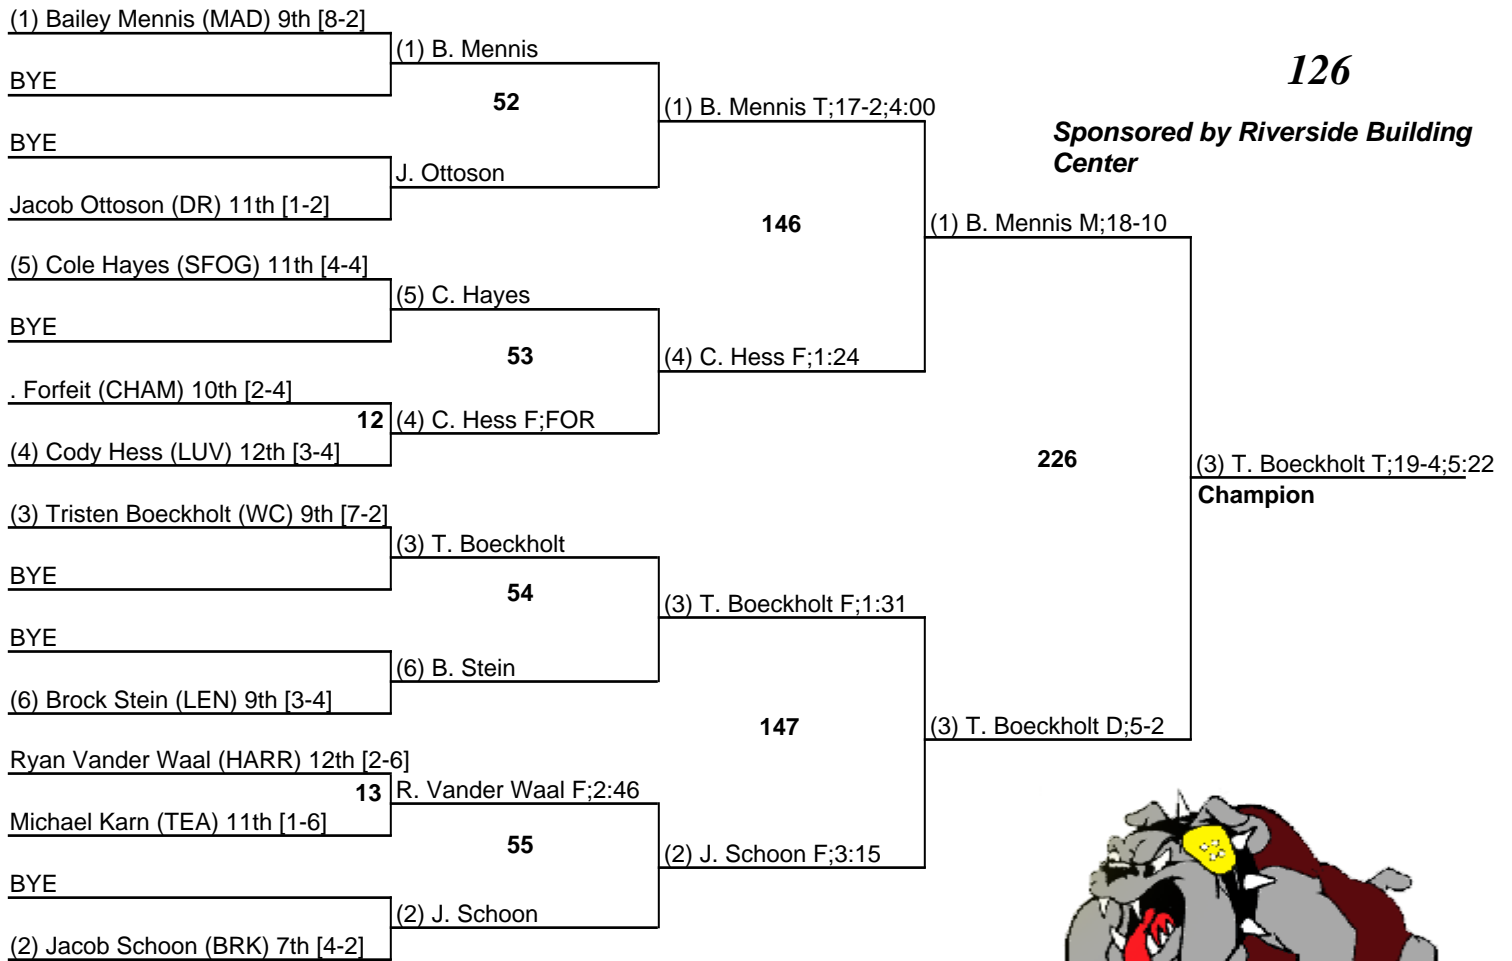

2013 Madison Invitational Wrestling Tournament

December 21, 2013

126

Sponsored by Riverside Building Center