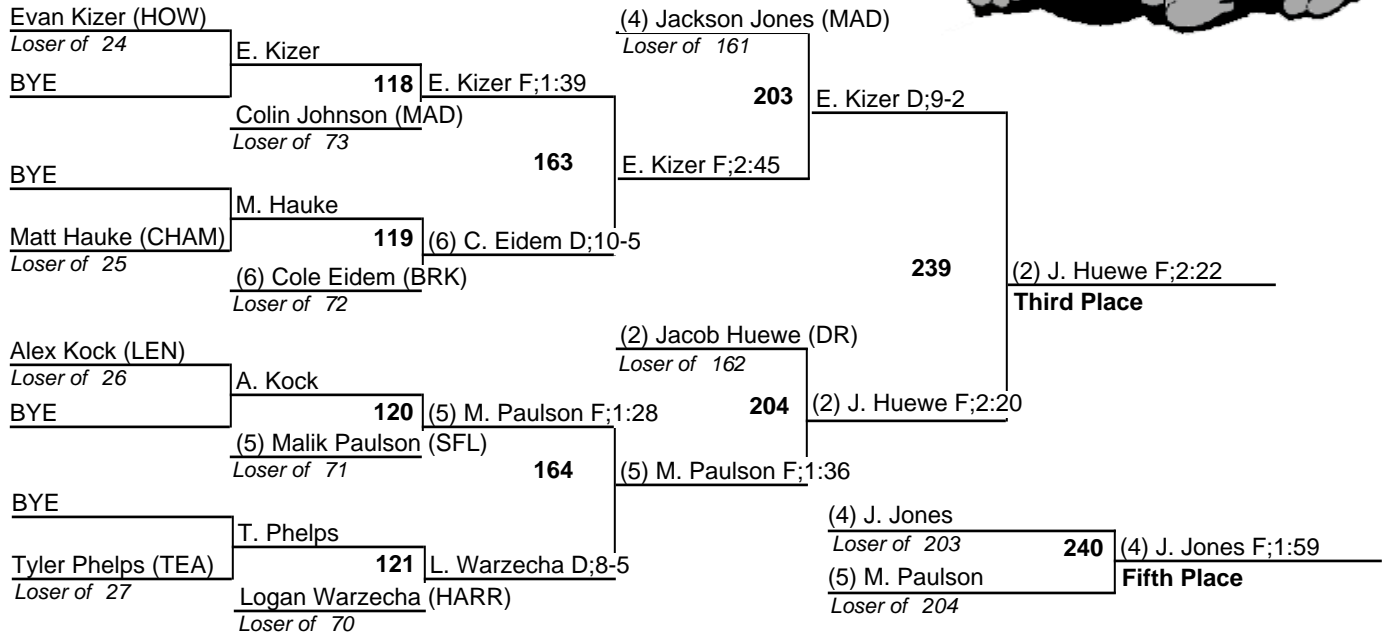

# 2013 Madison Invitational Wrestling Tournament

December 21, 2013

138

# 2013 Madison Invitational Wrestling Tournament

December 21, 2013

145

Sponsored by Resykle

# 2013 Madison Invitational Wrestling Tournament

December 21, 2013

152

Sponsored by Tom and Alla Jones