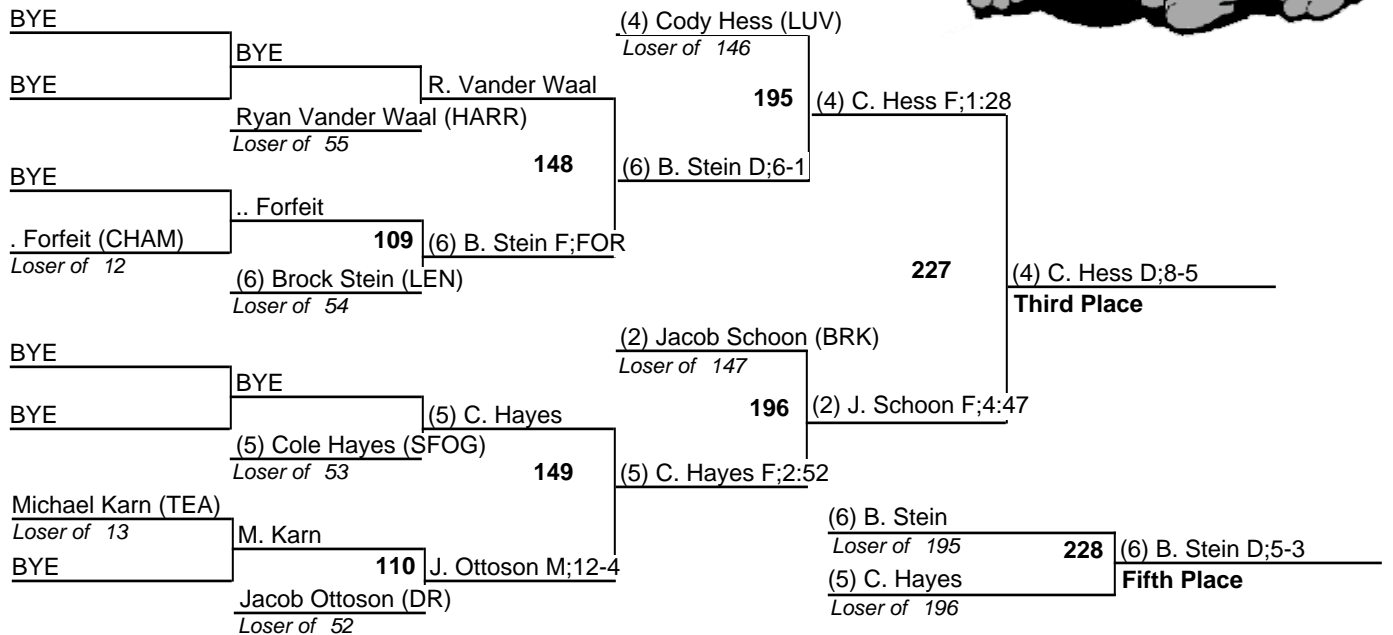

2013 Madison Invitational Wrestling Tournament

December 21, 2013

126

Sponsored by Riverside Building Center