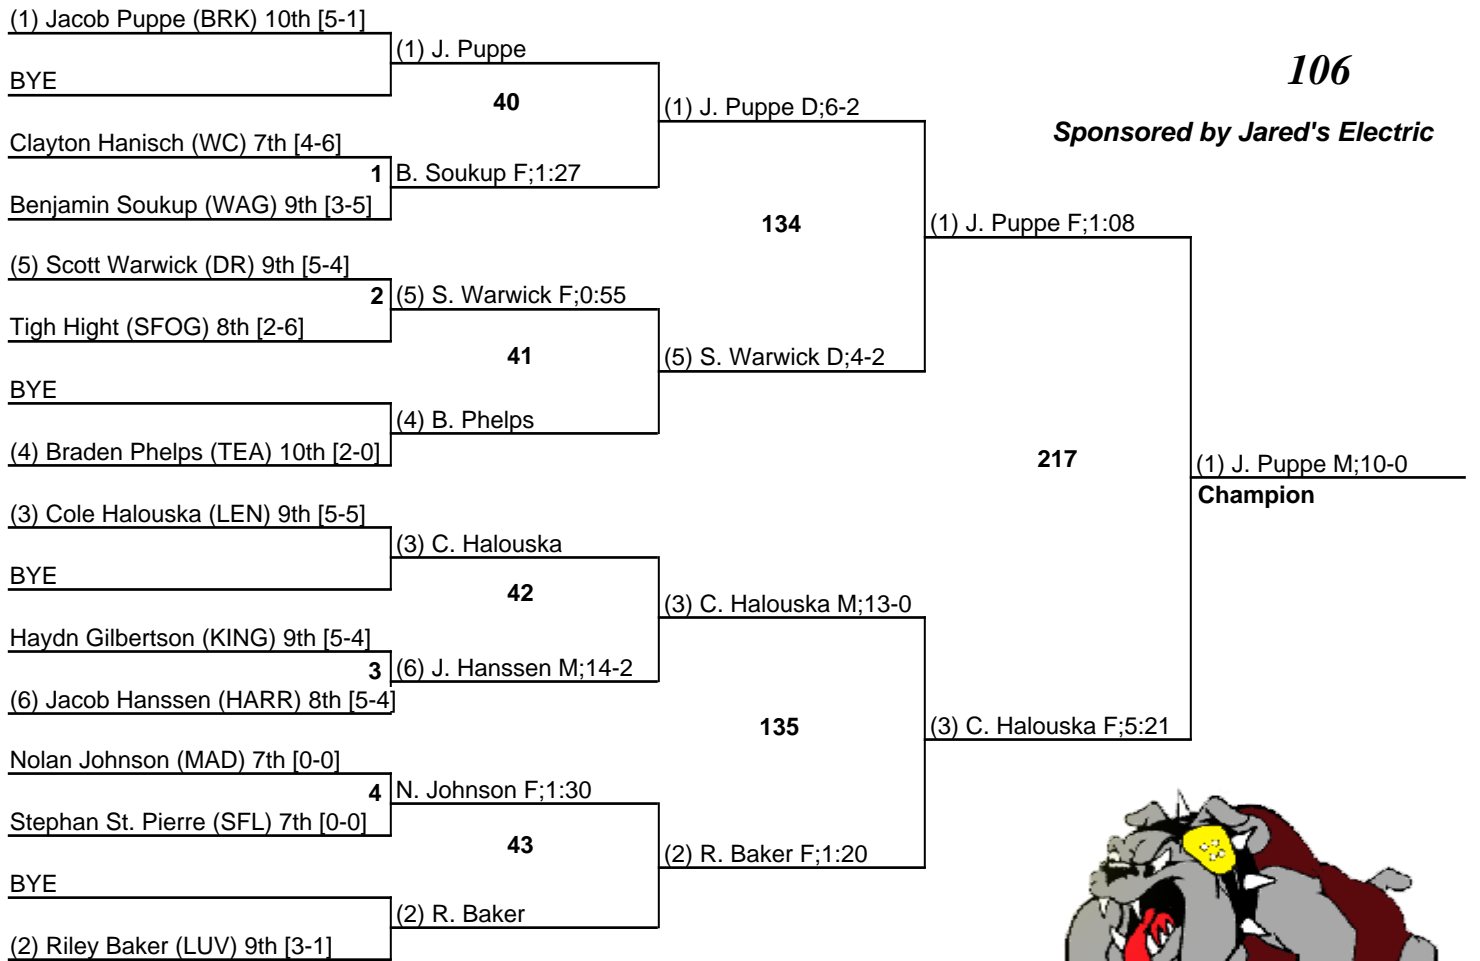

# 2013 Madison Invitational Wrestling Tournament

December 21, 2013

106

Sponsored by Jared's Electric

# 2013 Madison Invitational Wrestling Tournament

December 21, 2013

113

Sponsored by Shoenrock  
Plumbing and Heating

# 2013 Madison Invitational Wrestling Tournament

December 21, 2013

120

Sponsored by Dairy Queen