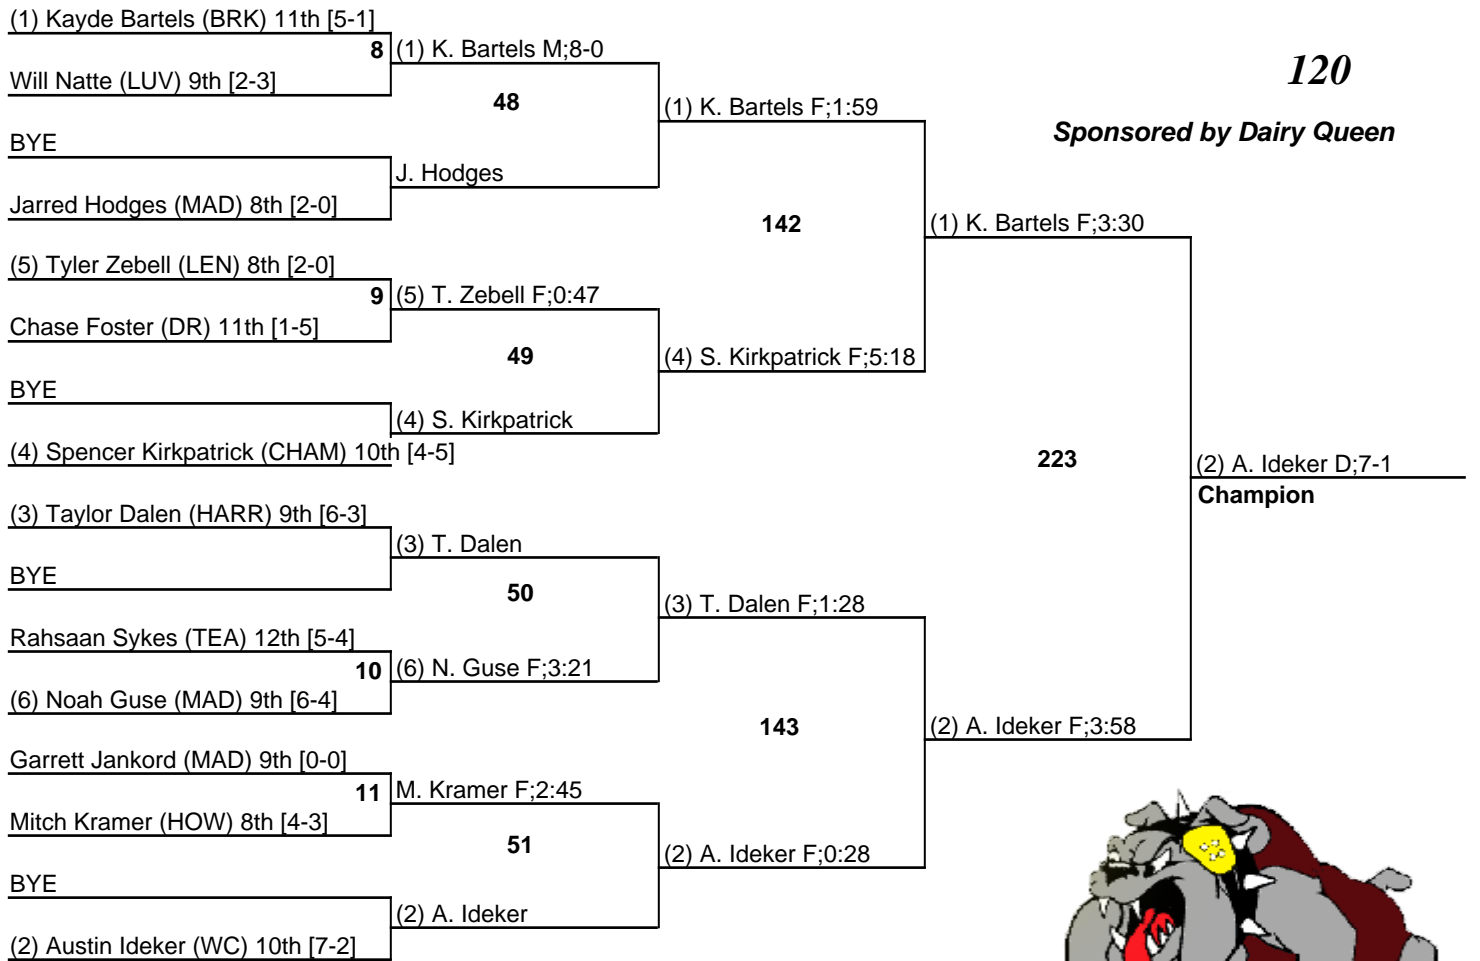

# 2013 Madison Invitational Wrestling Tournament

December 21, 2013

113

Sponsored by Shoenrock  
Plumbing and Heating

# 2013 Madison Invitational Wrestling Tournament

December 21, 2013

120

Sponsored by Dairy Queen