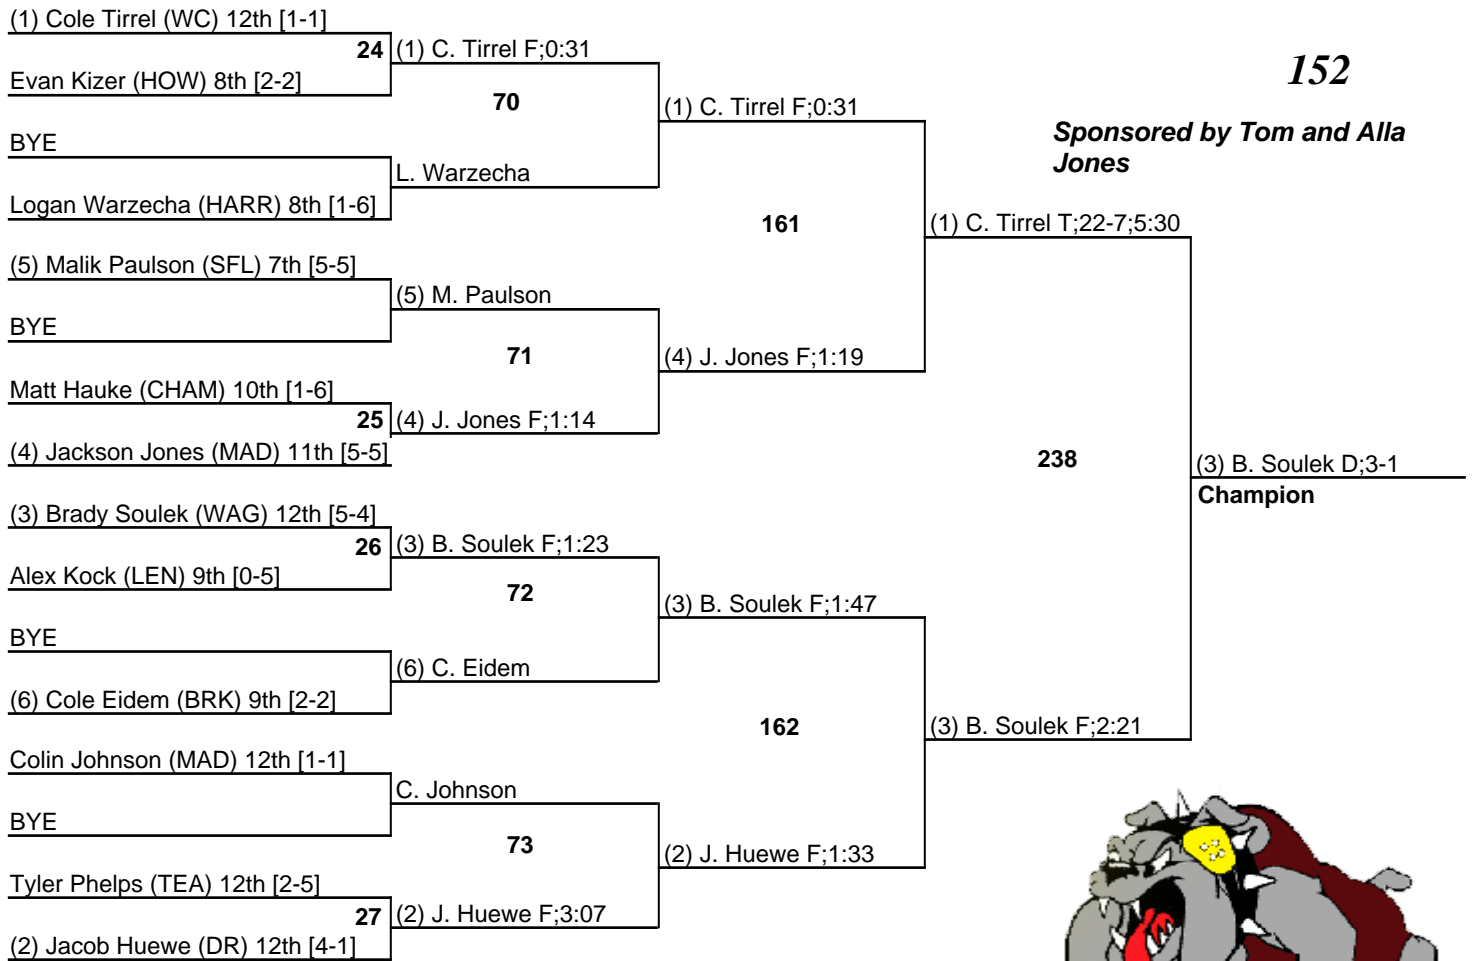

2013 Madison Invitational Wrestling Tournament

December 21, 2013

152

Sponsored by Tom and Alla Jones