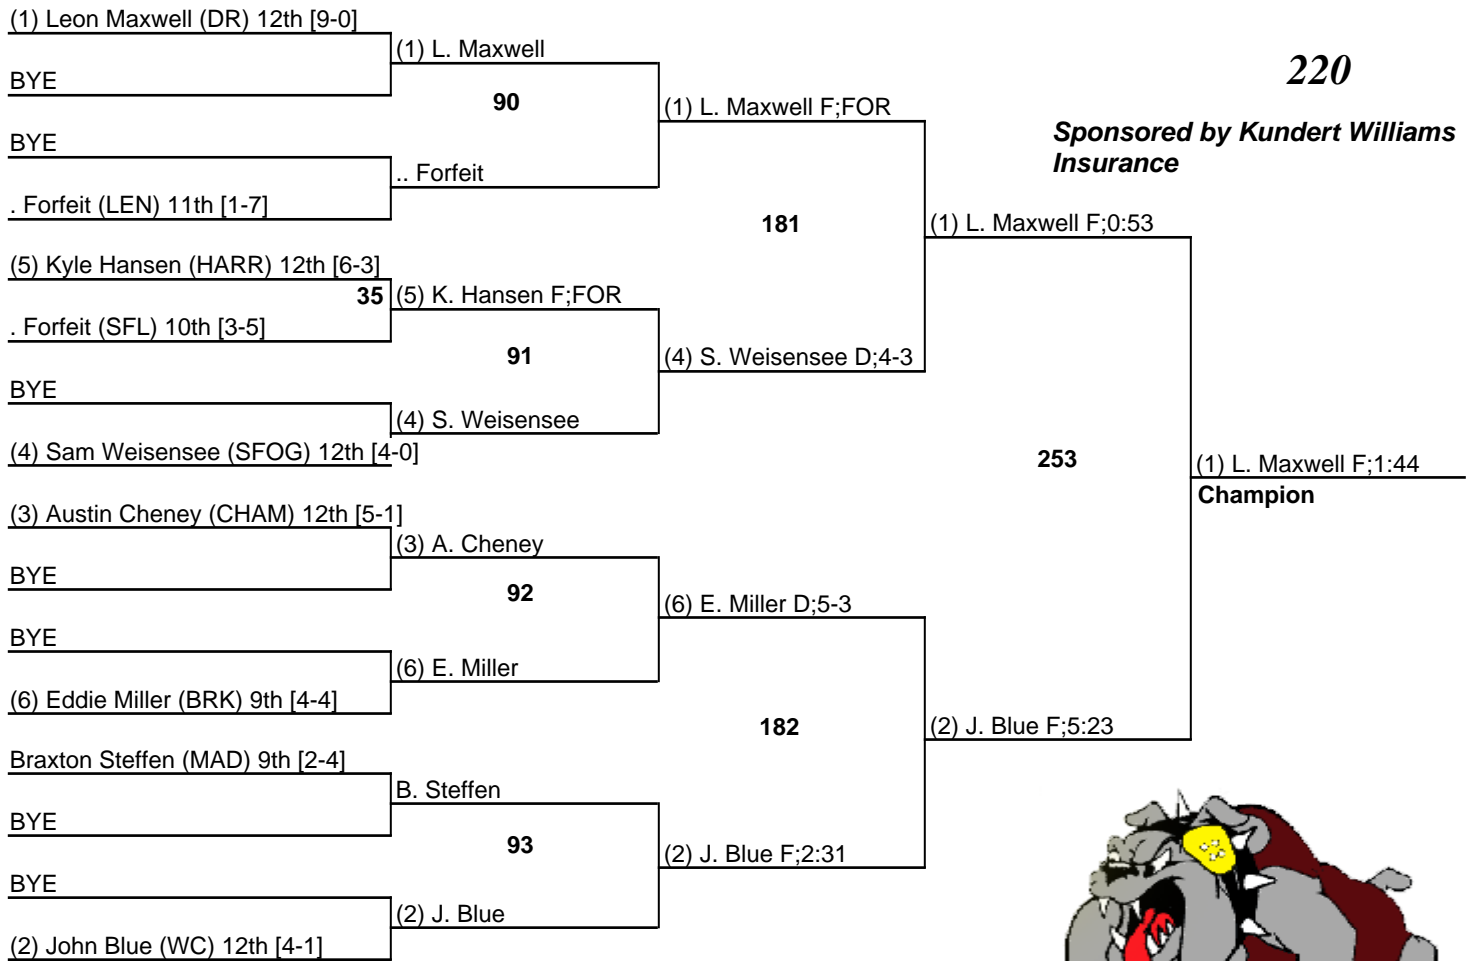

2013 Madison Invitational Wrestling Tournament

December 21, 2013

220

Sponsored by Kundert Williams Insurance