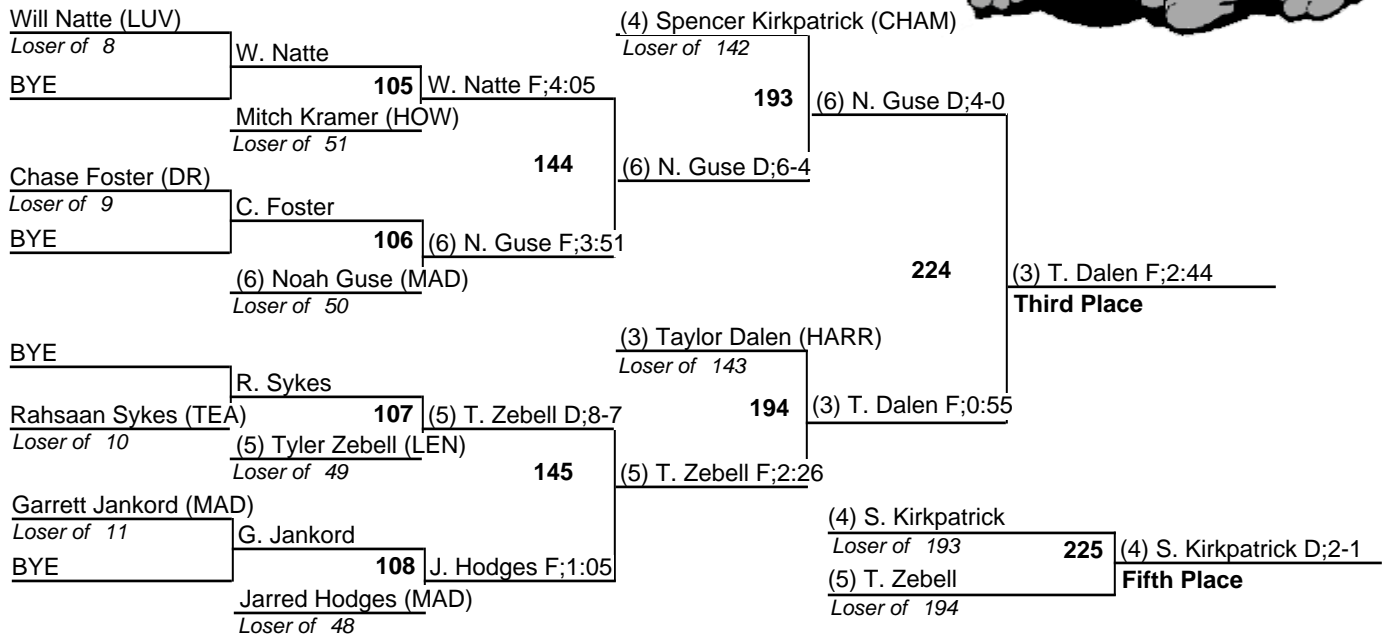

# 2013 Madison Invitational Wrestling Tournament

December 21, 2013

106

Sponsored by Jared's Electric

# 2013 Madison Invitational Wrestling Tournament

December 21, 2013

113

Sponsored by Shoenrock  
Plumbing and Heating

# 2013 Madison Invitational Wrestling Tournament

December 21, 2013

120

Sponsored by Dairy Queen