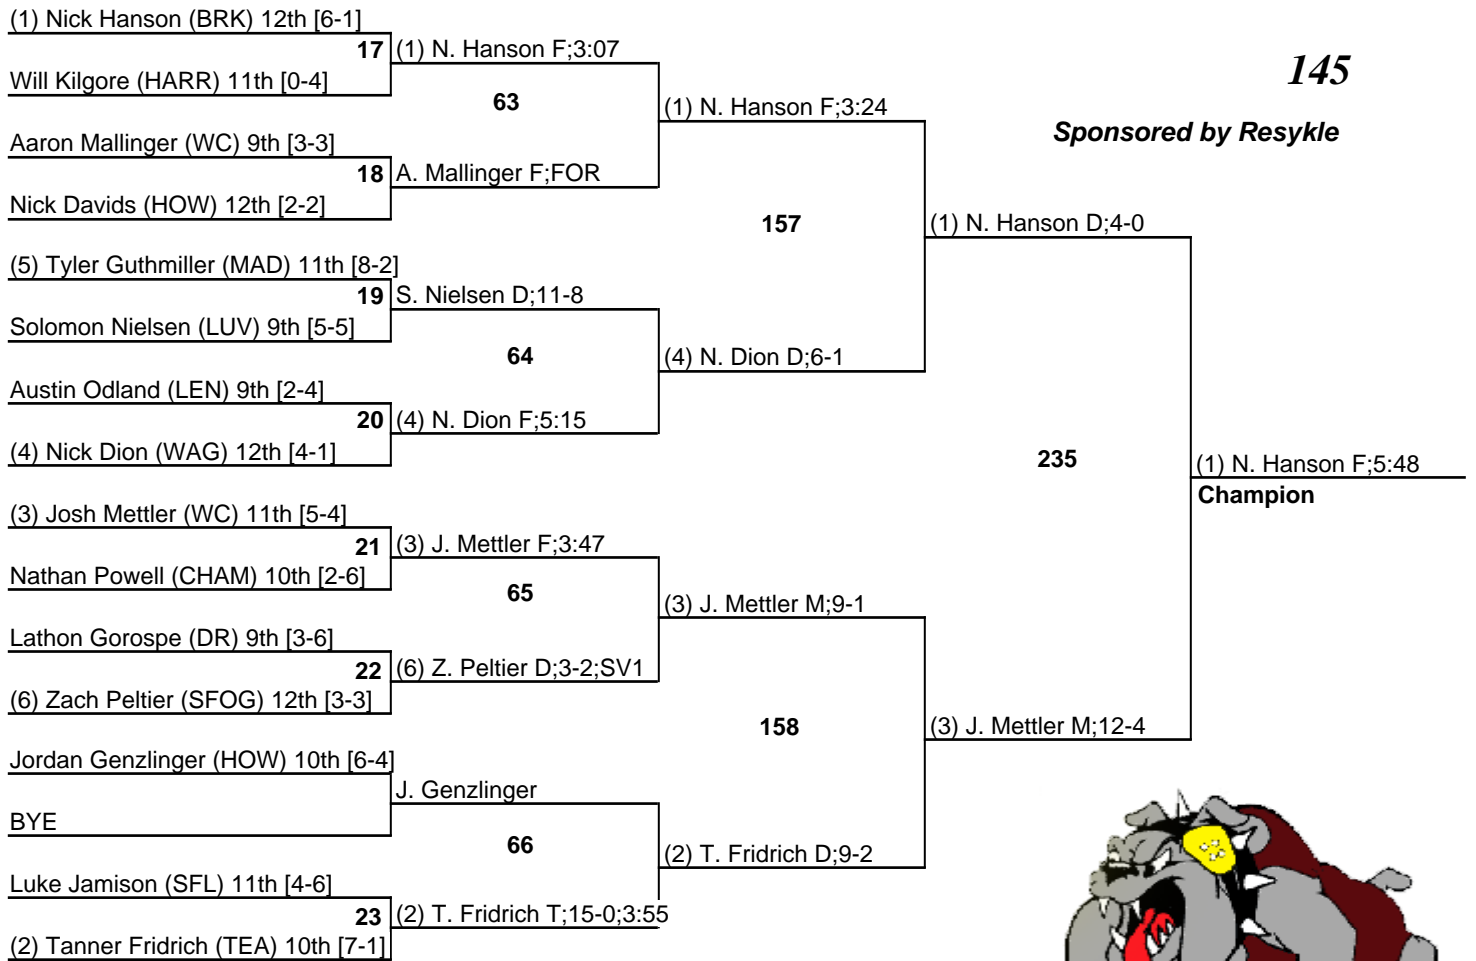

2013 Madison Invitational Wrestling Tournament

December 21, 2013

145

Sponsored by Resykle