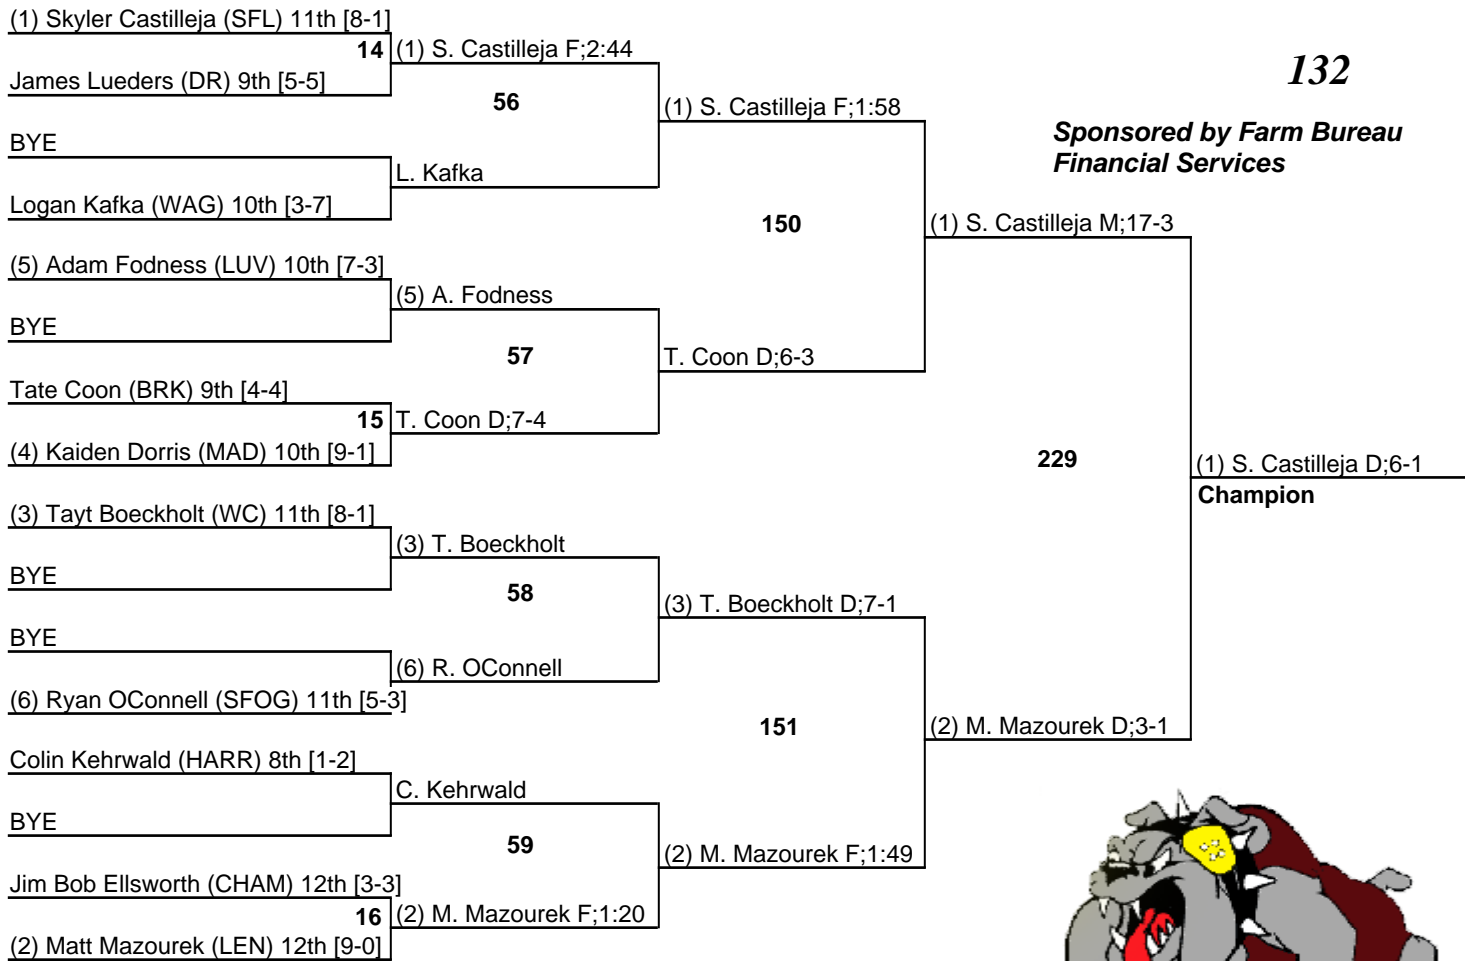

2013 Madison Invitational Wrestling Tournament

December 21, 2013

132

Sponsored by Farm Bureau
Financial Services