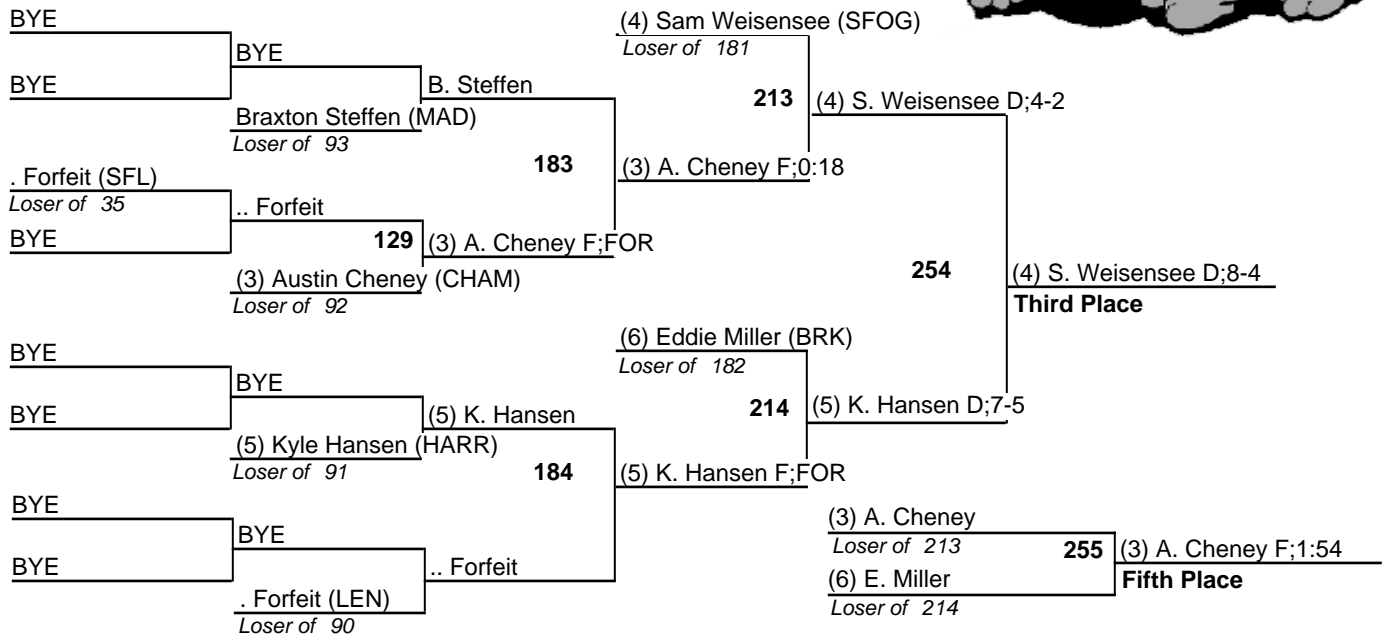

2013 Madison Invitational Wrestling Tournament

December 21, 2013

220

Sponsored by Kundert Williams Insurance