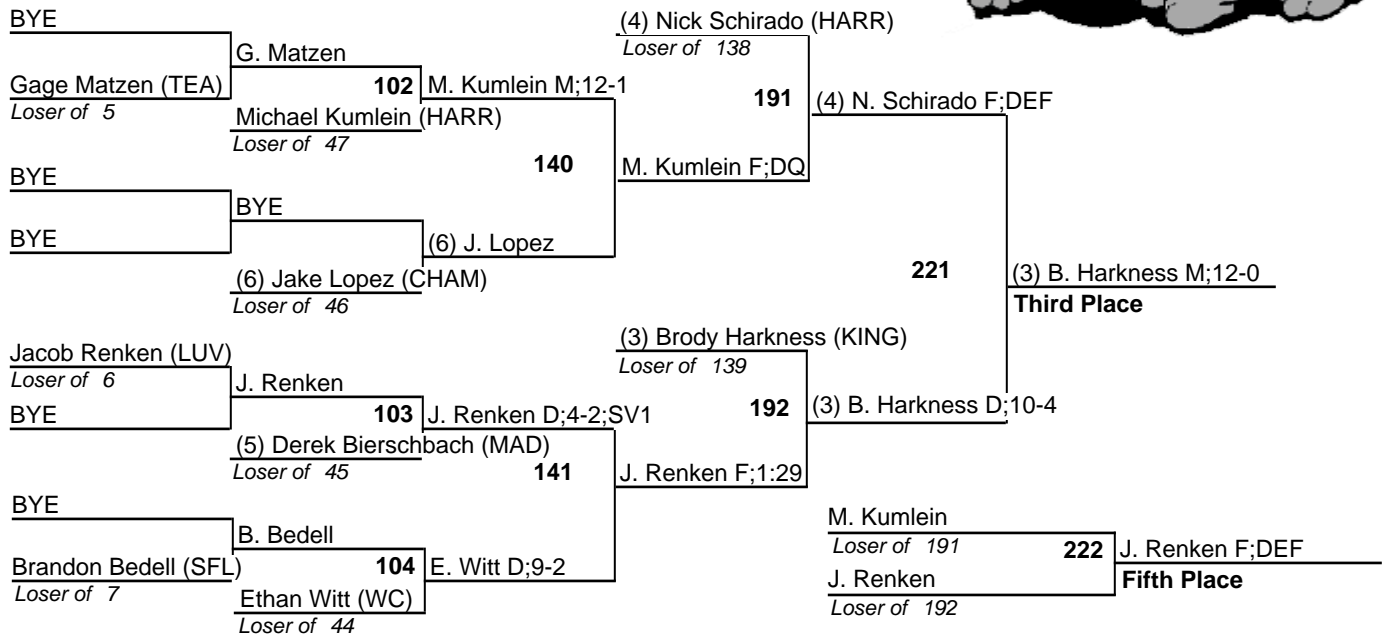

# 2013 Madison Invitational Wrestling Tournament

December 21, 2013

106

Sponsored by Jared's Electric

# 2013 Madison Invitational Wrestling Tournament

December 21, 2013

120

Sponsored by Dairy Queen