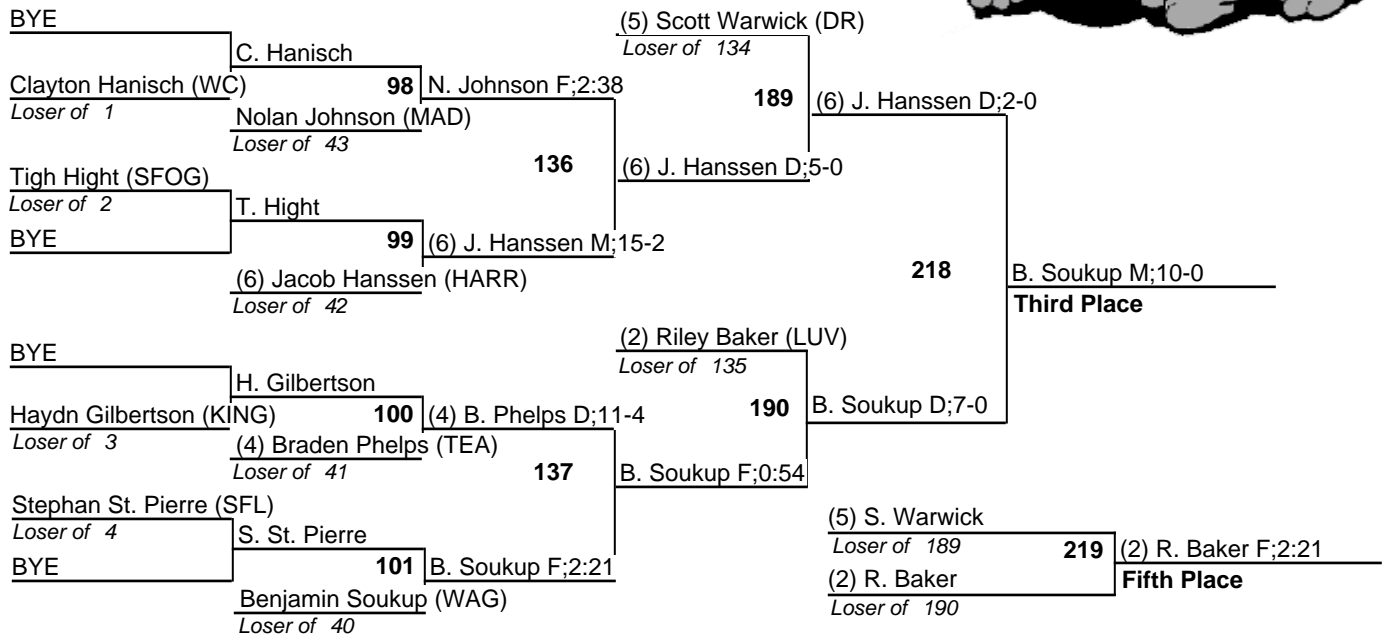

# 2013 Madison Invitational Wrestling Tournament

December 21, 2013

106

Sponsored by Jared's Electric

# 2013 Madison Invitational Wrestling Tournament

December 21, 2013

120

Sponsored by Dairy Queen