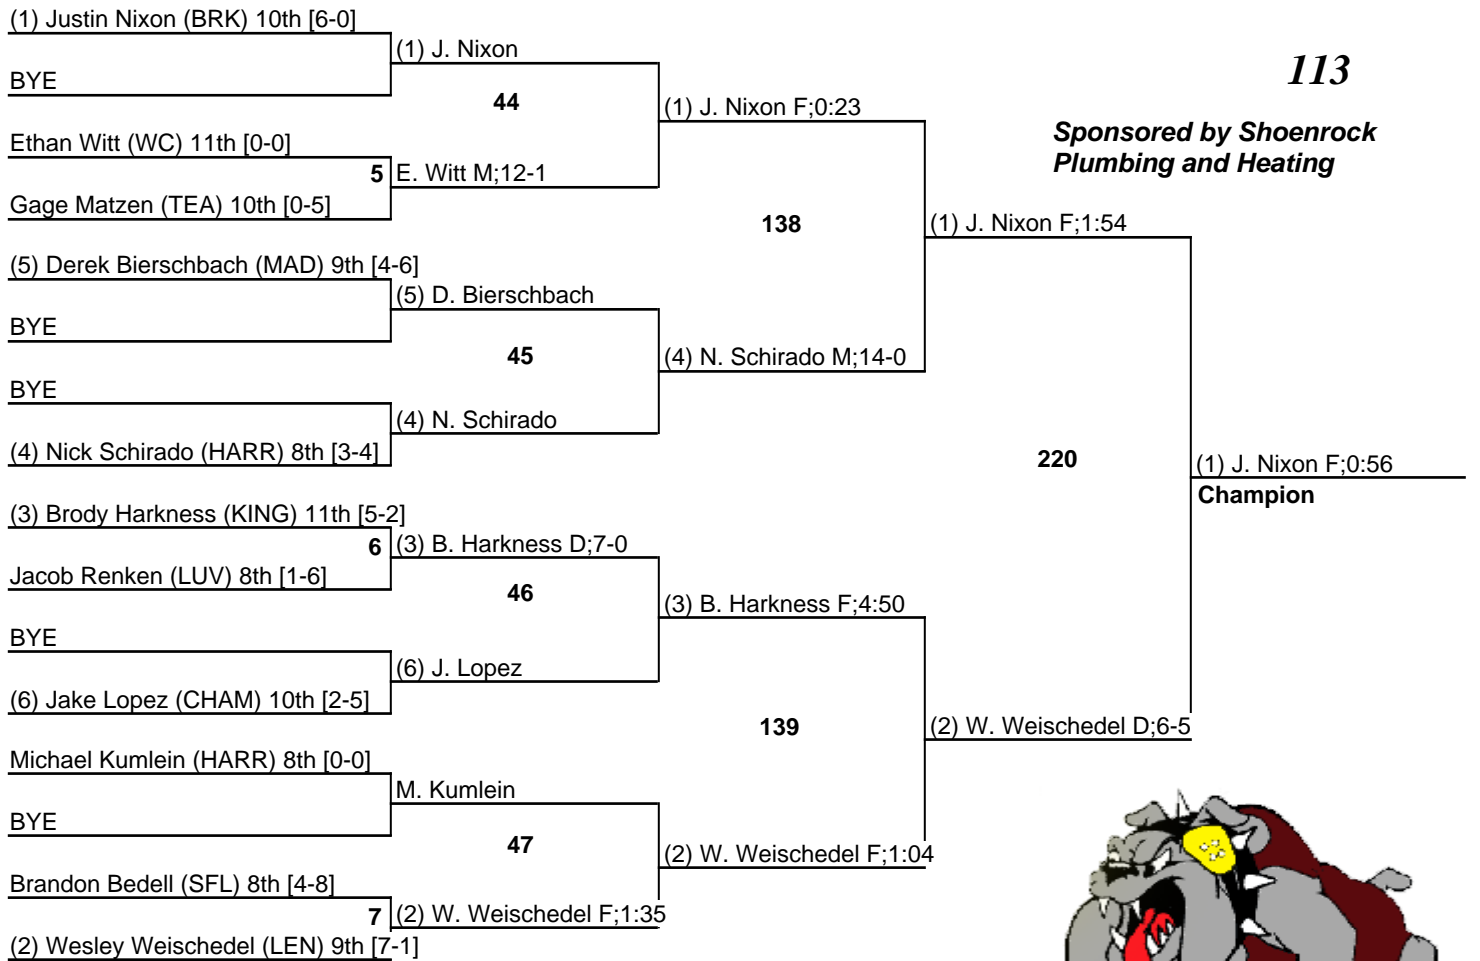

# 2013 Madison Invitational Wrestling Tournament

December 21, 2013

106

Sponsored by Jared's Electric

# 2013 Madison Invitational Wrestling Tournament

December 21, 2013

113

Sponsored by Shoenrock  
Plumbing and Heating

# 2013 Madison Invitational Wrestling Tournament

December 21, 2013

120

Sponsored by Dairy Queen